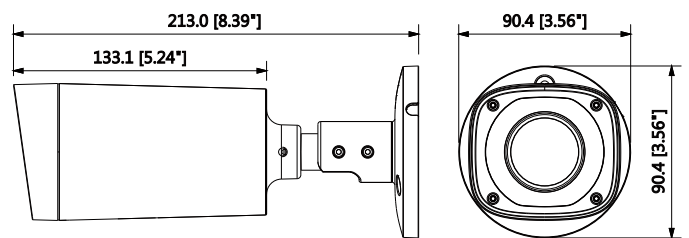

Construction

Casing	Metal
Dimensions	72mm×80mm×212.8mm ((2.8" x 3.1" x 8.4"))
Net Weight	0.685Kg (1.51lb)
Gross Weight	0.86Kg (1.90lb)

Ordering Information

Type	Part Number	Description
3MP camera	DH-IPC-HFW2320RP-ZS-IRE6	3MP IR Bullet Network Camera, PAL
	DH-IPC-HFW2320RN-ZS-IRE6	3MP IR Bullet Network Camera, NTSC
	IPC-HFW2320RP-ZS-IRE6	3MP IR Bullet Network Camera, PAL
	IPC-HFW2320RN-ZS-IRE6	3MP IR Bullet Network Camera, NTSC
	DH-IPC-HFW2320RP-VFS-IRE6	3MP IR Bullet Network Camera, PAL
	DH-IPC-HFW2320RN-VFS-IRE6	3MP IR Bullet Network Camera, NTSC
	IPC-HFW2320RP-VFS-IRE6	3MP IR Bullet Network Camera, PAL
	IPC-HFW2320RN-VFS-IRE6	3MP IR Bullet Network Camera, NTSC
Accessories (optional)	PFA135	Junction box
	PFA150	Pole mount

Accessories

Optional:

Dimensions (mm/inch)

Dahua Technology Co., Ltd. 1187BinAn Road, Binjiang District, Hangzhou, China
 Tel: 66956096-09126017817-09107616575
 email:imensazaa@gmail.com
 www.irandahua.com