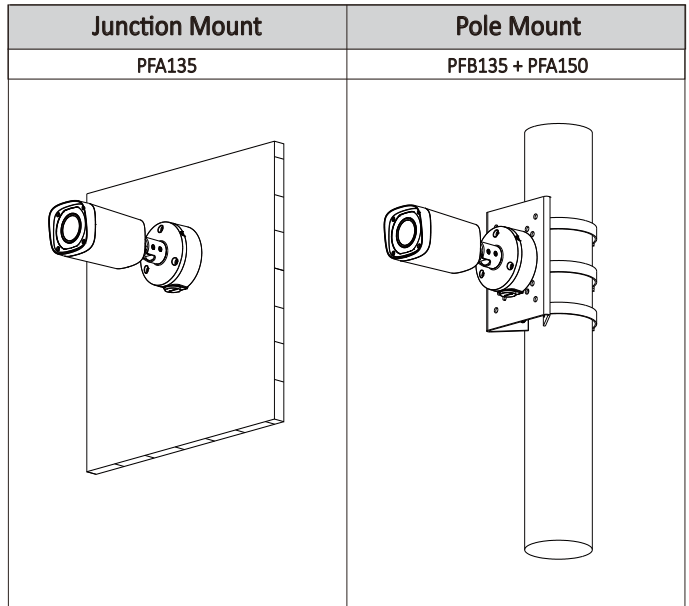

Construction

Casing	Metal
Dimensions	72mm×80mm×212.8mm ((2.8" x 3.1" x 8.4"))
Net Weight	0.685Kg (1.51lb)
Gross Weight	0.86Kg (1.90lb)

Ordering Information

Type	Part Number	Description
3MP camera	DH-IPC-HFW2320RP-ZS-IRE6	3MP IR Bullet Network Camera, PAL
	DH-IPC-HFW2320RN-ZS-IRE6	3MP IR Bullet Network Camera, NTSC
	IPC-HFW2320RP-ZS-IRE6	3MP IR Bullet Network Camera, PAL
	IPC-HFW2320RN-ZS-IRE6	3MP IR Bullet Network Camera, NTSC
	DH-IPC-HFW2320RP-VFS-IRE6	3MP IR Bullet Network Camera, PAL
	DH-IPC-HFW2320RN-VFS-IRE6	3MP IR Bullet Network Camera, NTSC
	IPC-HFW2320RP-VFS-IRE6	3MP IR Bullet Network Camera, PAL
	IPC-HFW2320RN-VFS-IRE6	3MP IR Bullet Network Camera, NTSC
Accessories (optional)	PFA135	Junction box
	PFA150	Pole mount

Accessories

Optional:

Dimensions (mm/inch)

Dahua Technology Co., Ltd. 1187BinAn Road, Binjiang District, Hangzhou, China
 Tel: 66956096-09126017817-09107616575
 email:imensazaa@gmail.com
 www.irandahua.com