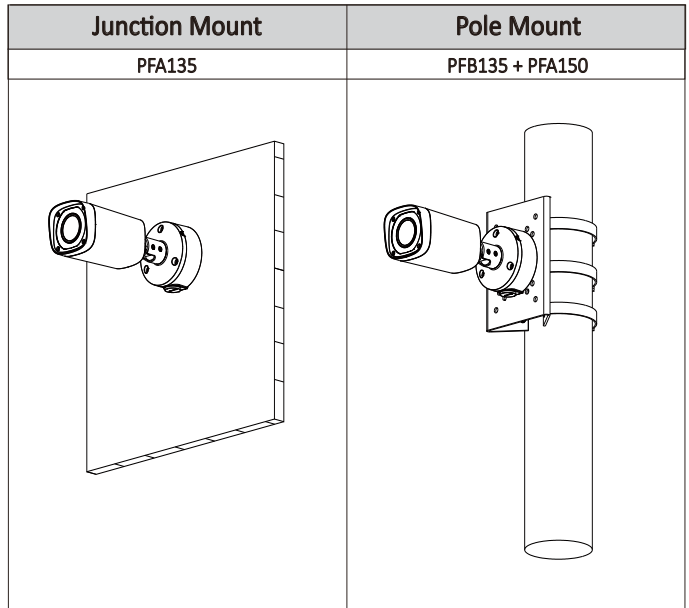

Construction

Casing	Metal
Dimensions	72mm×80mm×212.8mm ((2.8" x 3.1" x 8.4"))
Net Weight	0.685Kg (1.51lb)
Gross Weight	0.86Kg (1.90lb)

Ordering Information

Type	Part Number	Description
4MP camera	DH-IPC-HFW2421RP-ZS-IRE6	4MP WDR IR Bullet Network Camera, PAL
	DH-IPC-HFW2421RN-ZS-IRE6	4MP WDR IR Bullet Network Camera, NTSC
	IPC-HFW2421RP-ZS-IRE6	4MP WDR IR Bullet Network Camera, PAL
	IPC-HFW2421RN-ZS-IRE6	4MP WDR IR Bullet Network Camera, NTSC
	DH-IPC-HFW2421RP-VFS-IRE6	4MP WDR IR Bullet Network Camera, PAL
	DH-IPC-HFW2421RN-VFS-IRE6	4MP WDR IR Bullet Network Camera, NTSC
	IPC-HFW2421RP-VFS-IRE6	4MP WDR IR Bullet Network Camera, PAL
	IPC-HFW2421RN-VFS-IRE6	4MP WDR IR Bullet Network Camera, NTSC
Accessories (optional)	PFA135	Junction box
	PFA150	Pole mount

Accessories

Optional:

Dimensions (mm/inch)